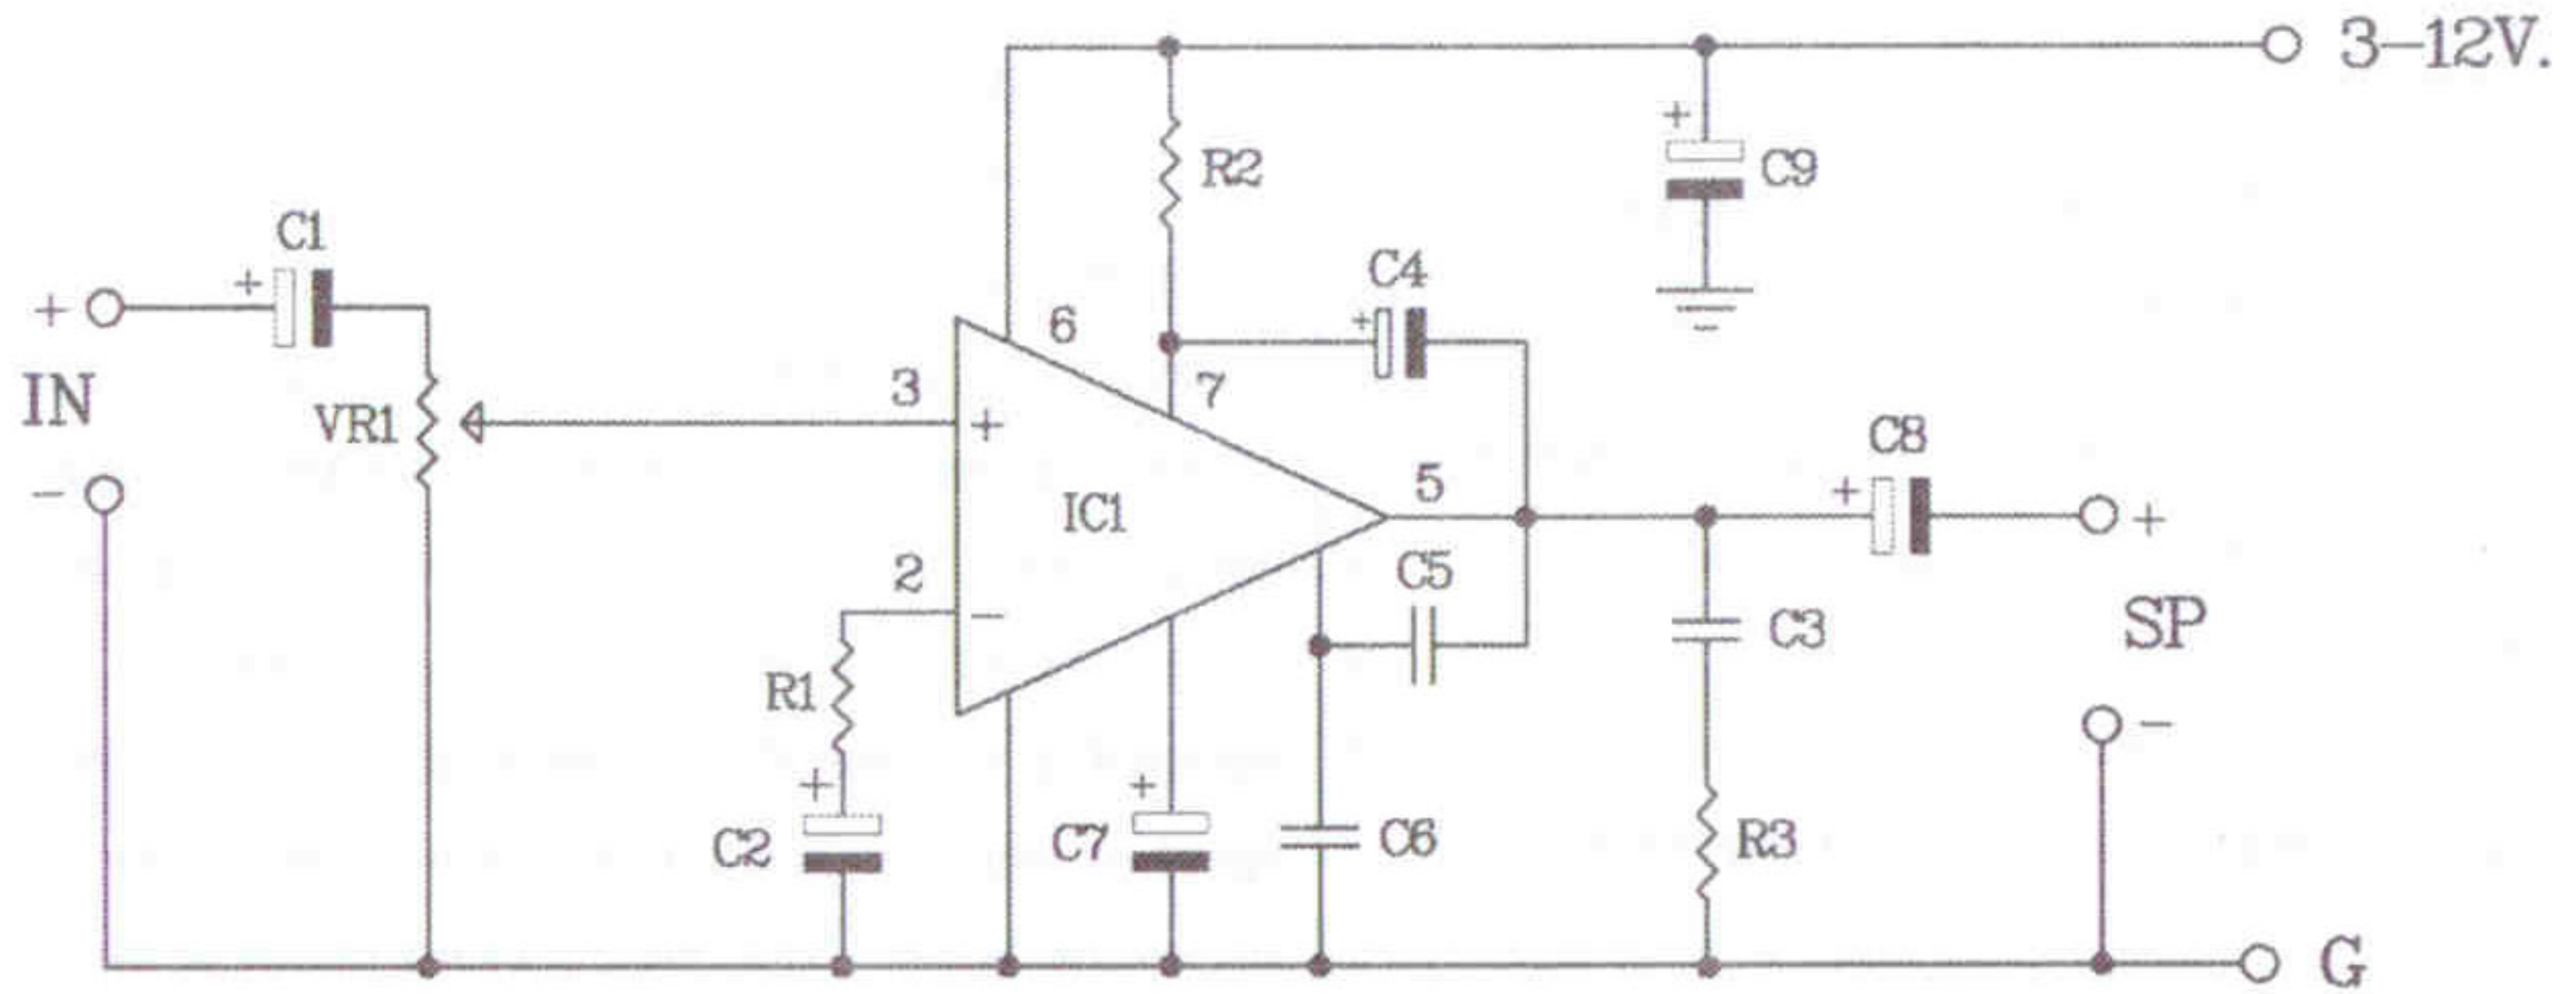

Figure 2. The power amp 2W. circuit

Figure 3. Connections

NEW KIT SET 

CODE FK	DESCRIPTION	POWER
167	FIREFLY LIGHT (NIGHT ACTIVATE)	3VDC
275	THREE TRAIN SOUNDS IC DIGITAL	3VDC
276	OWL VOICE IC DIGITAL	3VDC
326	DUAL STATION INTERCOM&DOOR BELL WITH 2 SPEAKER	6-12VDC
436	UHF REMOTE CONTROL 1 CH.	TX. 9VDC RX. 12VDC
673	MINI POWER AMP 1+1W. STEREO	3-12VDC