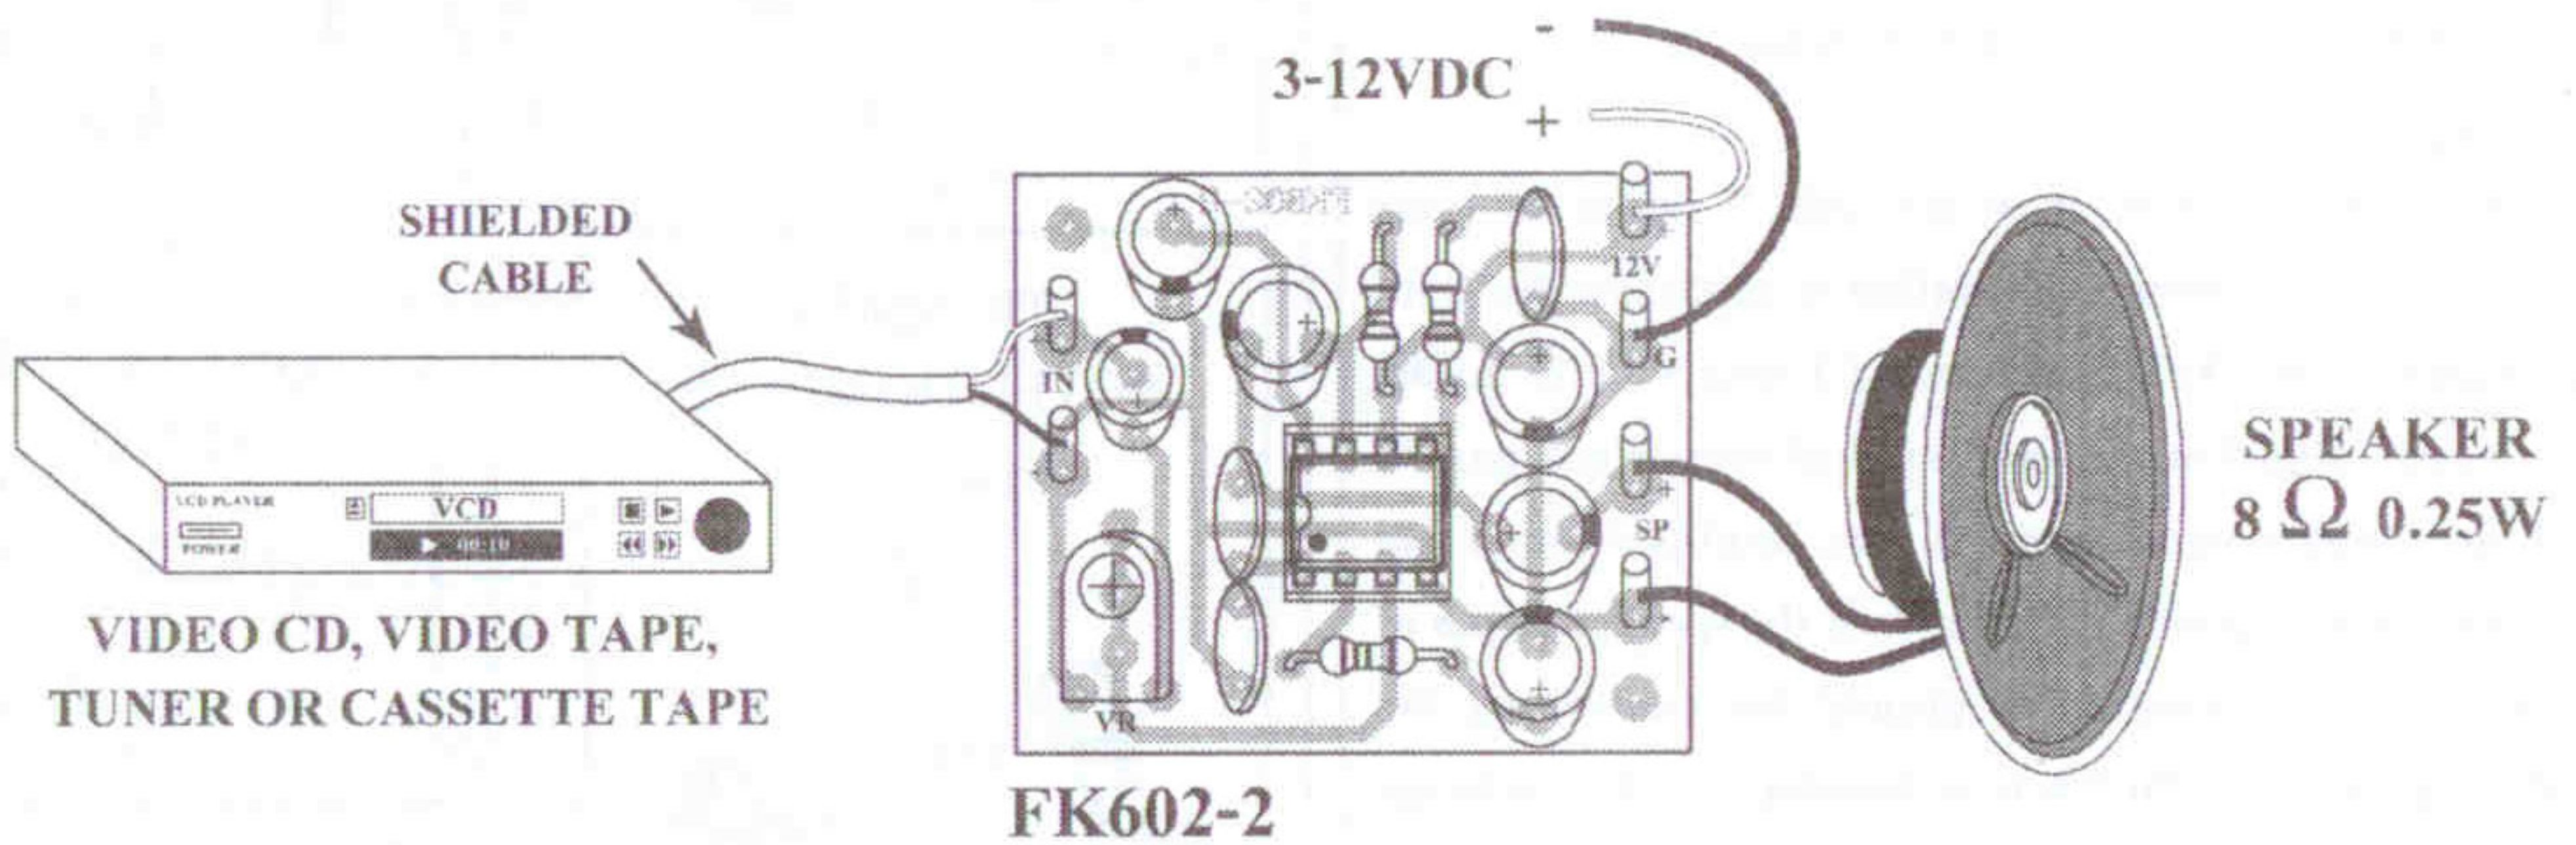

Figure 2. The power amp 2W. circuit

Figure 3. Connections

NEW KIT SET 

CODE FK	DESCRIPTION	POWER
167	FIREFLY LIGHT (NIGHT ACTIVATE)	3VDC
275	THREE TRAIN SOUNDS IC DIGITAL	3VDC
276	OWL VOICE IC DIGITAL	3VDC
326	DUAL STATION INTERCOM&DOOR BELL WITH 2 SPEAKER	6-12VDC
436	UHF REMOTE CONTROL 1 CH.	TX. 9VDC RX. 12VDC
673	MINI POWER AMP 1+1W. STEREO	3-12VDC