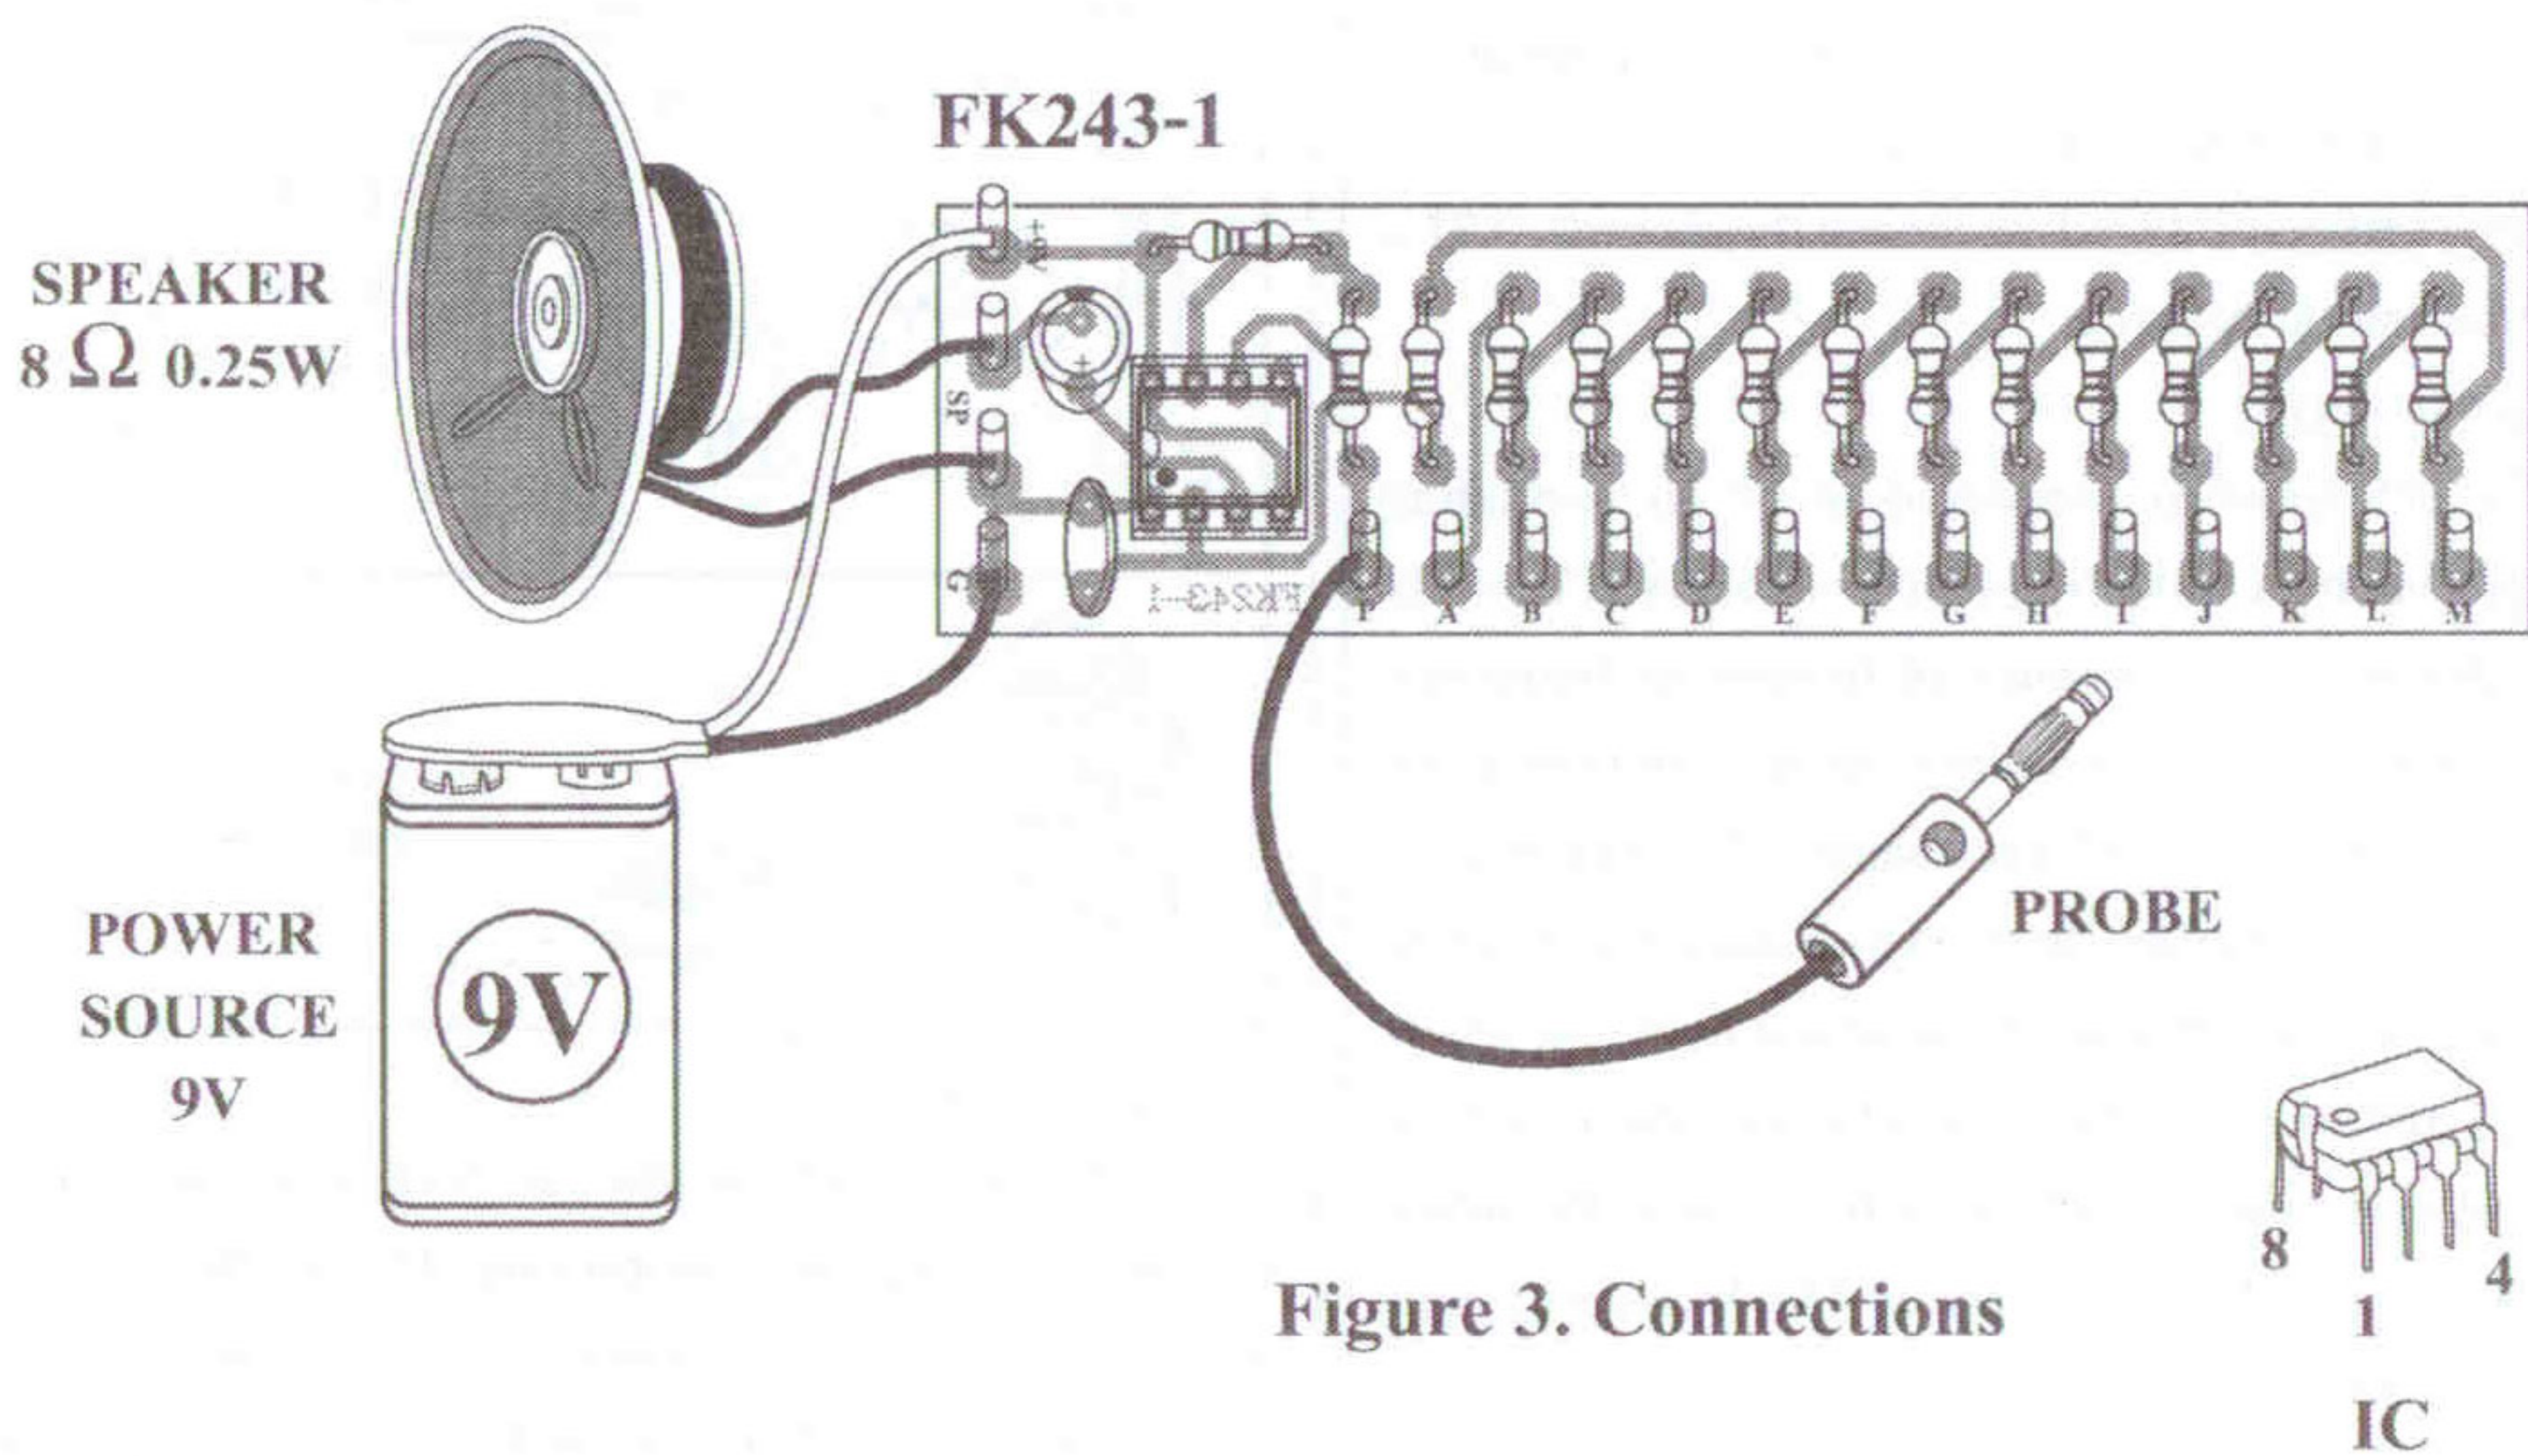

Figure 2. The mini organ 13 tone circuit

Figure 3. Connections

NOTE:
FUTURE BOX FB04
 is suitable for this kit.

NEW KIT SET **NEW**

| CODE FK | DESCRIPTION | POWER |
|---------|---|-----------|
| 156 | MINI TRAFFIC LIGHT 3 LED | 9-12VDC |
| 157 | TWO WAY CHASING LIGHT TWO COLOUR 10 LED | 9-12VDC |
| 158 | STROBOSCOPE 220V | 220VAC |
| 159 | SHAKING DICE | 9-12VDC |
| 160 | RANDOM NUMBER GAME 1 DIGIT | 9-12VDC |
| 273 | MUSIC DOOR (WITH MAGNATIC SWITCH) | 3VDC |
| 274 | MINI ORGAN 13 TONE (WITH MAGNATIC SWITCH) | 9VDC |
| 325 | RINGING SIGNAL LIGHT 5 LED | NONE |
| 672 | MINI MEGAPHONE (WITH SPEAKER) | 4.5-12VDC |