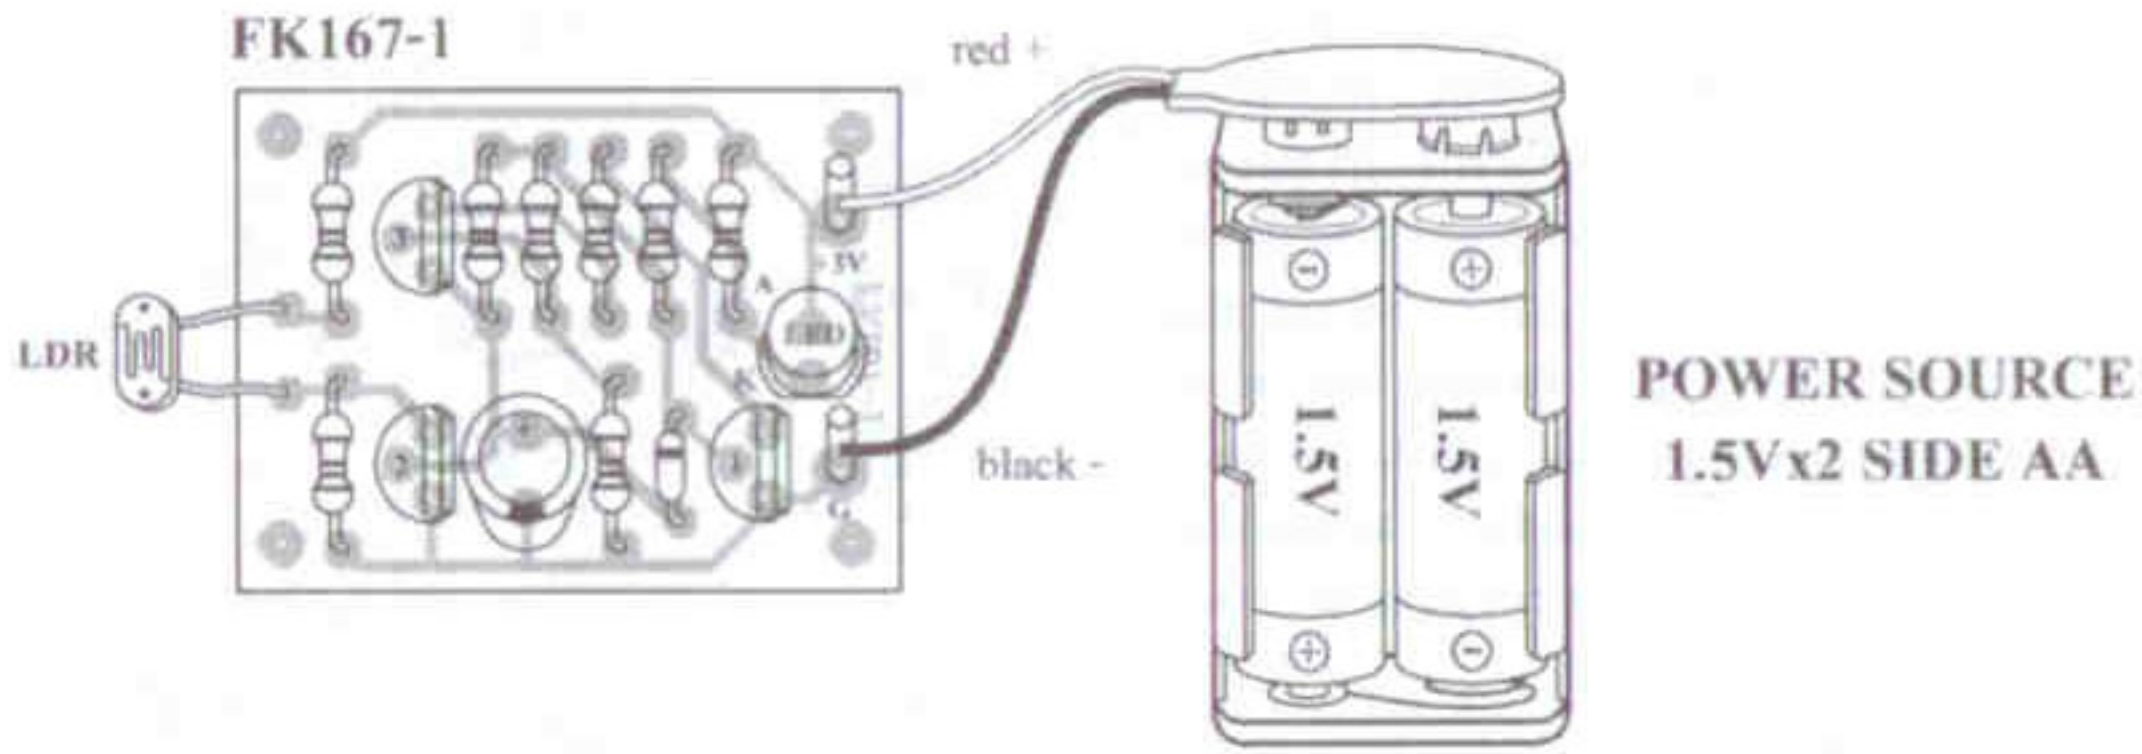

Figure 2. The firefly light (night activate) circuit

Figure 3. Connections

NOTE:

FUTURE BOX FB01 is suitable for this kit.

NEW KIT SET 

CODE FK	DESCRIPTION	POWER
167	FIREFLY LIGHT (NIGHT ACTIVATE)	3VDC.
275	THREE TRAIN SOUNDS (IC DIGITAL)	3VDC.
276	OWL VOICE (IC DIGITAL)	3VDC.
326	DUAL STATION INTERCOM&DOOR BELL (WITH 2 SPEAKER)	6-12VDC.
436	UHF REMOTE CONTROL 1 CH.	TX. 9VDC. RX. 12VDC.
673	MINI POWER AMP 1-1W. STEREO	3-12VDC.